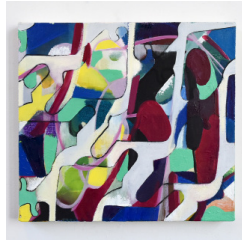

A Disney Land
2020

Oil on canvas
11 x 12 inches

10TH FLOOR