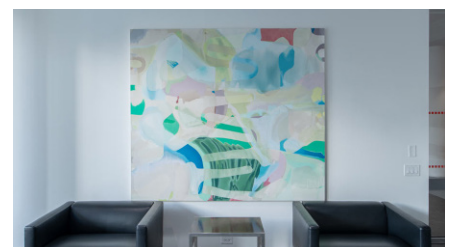

Machine Series, No. 1
2018

Oil on canvas
74 x 78