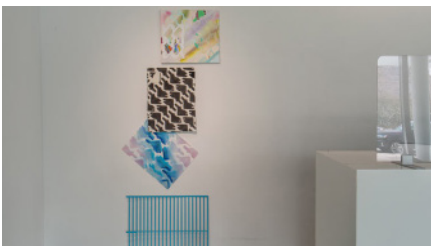

Machine Series, Diptych No. 1
2018

Oil on canvas
74 x 156 inches

Machine Series No. 14
2014-19

Oil on canvas
42 x 36 inches

The Crowd, The Clouds Above Blue Steel
2016-20

Four-part installation, from top: oil on canvas, 21 x 22 inches; ink and charcoal on paper, 24 x 19 inches; ink sprayed on paper, 19 x 24 inches (on diagonal); enamel on steel, 30 x 31 inches.