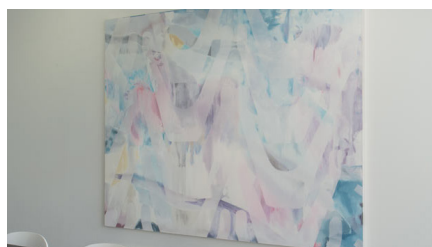

Machine Series, No. 4
2018

Oil on canvas
74 x 78 inches