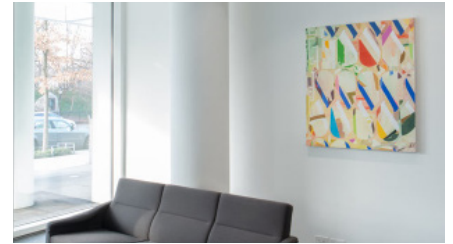

Machine Series, Diptych No. 1
2018

Oil on canvas
74 x 156 inches

Machine Series No. 14
2014-19

Oil on canvas
42 x 36 inches

The Crowd, The Clouds Above Blue Steel
2016-20

Four-part installation, from top: oil on canvas, 21 x 22 inches; ink and charcoal on paper, 24 x 19 inches; ink sprayed on paper, 19 x 24 inches (on diagonal); enamel on steel, 30 x 31 inches.