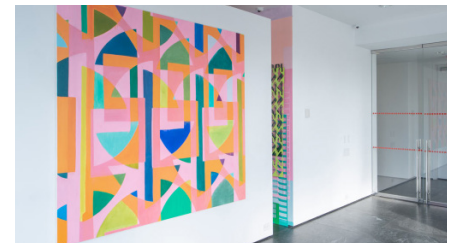

BILLIARD ROOM

Double Time, No. 1
2020

Oil and acrylic on canvas
74 x 78 inches