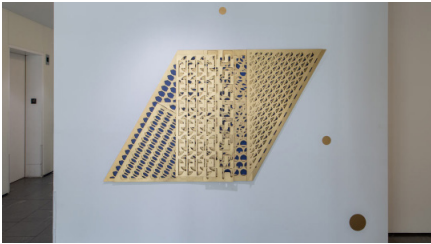

Jennifer Riley: Schmetterlinghaus

JANUARY 8 - APRIL 20, 2021

Curated by David Cohen
CohenCuratorial@gmail.com

LOBBY

Parallelogram Universe
2020

Gold lacquer painted composite wood and steel, individual painted steel circles, wall installation.

Machine Series, Diptych No. 1
2018

Oil on canvas
74 x 156 inches

Machine Series No. 14
2014-19

Oil on canvas
42 x 36 inches

The Crowd, The Clouds Above Blue Steel
2016-20

Four-part installation, from top: oil on canvas, 21 x 22 inches; ink and charcoal on paper, 24 x 19 inches; ink sprayed on paper, 19 x 24 inches (on diagonal); enamel on steel, 30 x 31 inches.